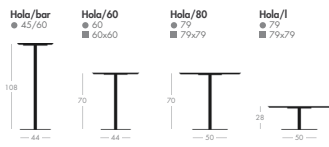

struttura
frame
piétement
gestell

piano
top
platteau
fischplatte