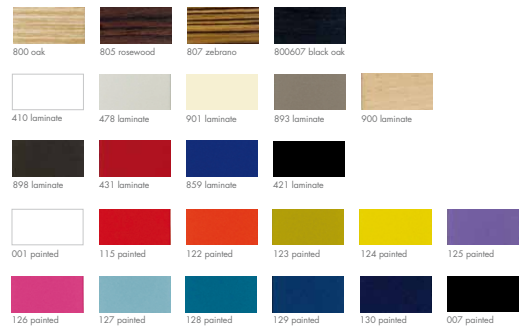

piano
top
platteau
fischplatte