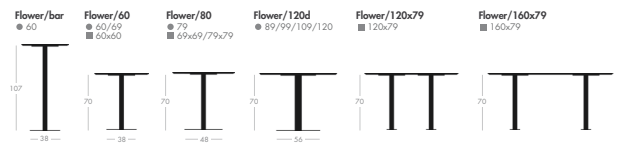

struttura
frame
piétement
gestell

15 silver painted

16 glossy painted

18 glossy painted

piano
top
plateau
fischplatte

800 oak

805 rosewood

807 zebrano

800607 black oak

410 laminate

478 laminate

901 laminate

893 laminate

900 laminate

898 laminate

431 laminate

859 laminate

421 laminate

001 painted

115 painted

122 painted

123 painted

124 painted

125 painted

126 painted

127 painted

128 painted

129 painted

130 painted

007 painted