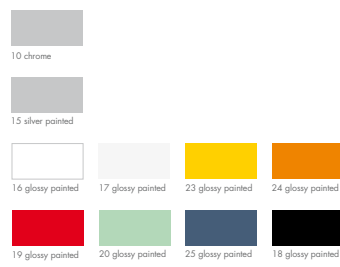

struttura
frame
piétement
gestell